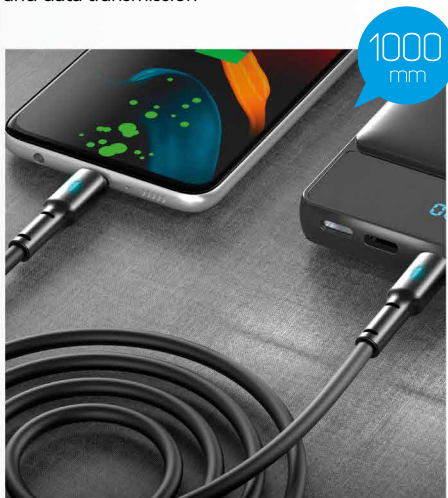

Charging and data transfer cable

LUMIN LAMP

CHARGE AND SYNC CABLE

GP-UC100

CONVENIENT LED INDICATION

USB Cable Gelius Pro Lumin is equipped with a built-in LED indicator. Thanks to this, you can understand that the gadget is in the process of synchronization or charging. Another advantage of the LED display function is that the connected device is easy to find in the dark

STRONG AND RELIABLE

Gelius Pro Lumin is an ultra-durable modern cable that is protected against wear and tear during long-term use. It can be used for both charging and data transmission

- ✔ Throughput capacity: 3A
- ✔ Power Type-C to Type-C: 60 W
- ✔ Charging devices and data transfer
- ✔ LED indication
- ✔ Cable length: 1 m
- ✔ Color: black