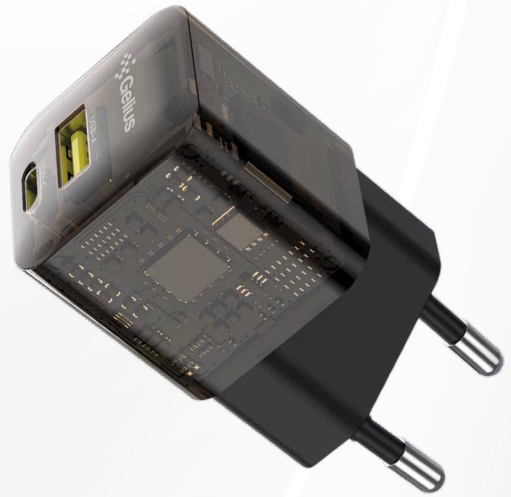

LOCATION SEARCH USING GPS+LBS+AGPS+WIFI

Thanks to fast and reliable global positioning, you will never have to wonder where your child is

VIDEO CALL FUNCTION

A special feature of the Gelius GP-PK006 is the video call function. A front-facing camera is mounted in the case of device, with which parents can contact the child at any time and see if everything is OK. Smart watches can also be used as a

Network charger

GENESIS

HOME | TRAVEL CHARGER

GP-HC055

Incredible Series

MODERN AND RELIABLE

Gelius Genesis is a compact and powerful network device with a transparent casing made of fire-resistant polycarbonate.

CHARGE QUICKLY

The device is equipped with two ports: USB Quick Charge up to 18 watts and another one - USB-C Power Delivery up to 30 watts. This allows charging a wide range of devices, including smartphones, tablets, and laptops