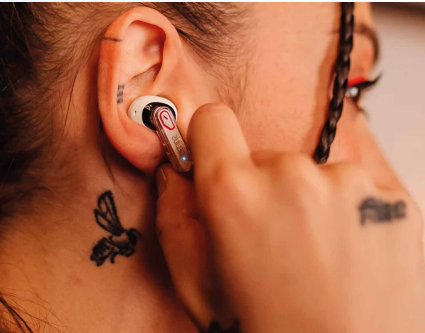

GP-TWS033

Incredible Series

INCREDIBLE CLEAR VIEW

6 HOURS ON A SINGLE CHARGE

The earphones' 40mAh capacity battery allows continuous playback of favorite tracks for 6 hours without recharging. They charge from 0 to 100% in an hour and a half. The charging case is equipped with a 400mAh battery.