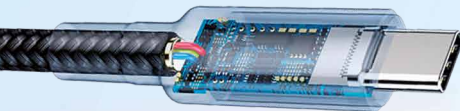

Charging and data transfer cable

G-POWER

USB CABLE

GP-UC103-105

Fast Sync

Fast Charging

60W

GP-UC103

18W

GP-UC104

THOUGHT OUT TO THE LAST DETAIL

Made of high quality material that can withstand multiple charges, plugs and bends. Also, a durable aluminum alloy was used for the manufacture of the G-Power cable interfaces to ensure a snug fit to ports and maximum performance.

PECULIARITIES

- ✓ High quality material. The cable is made of durable material, which is characterized by reliability, durability and conductivity.
- ✓ The cable length is 1 meter. This is enough to connect devices at a comfortable distance.
- ✓ G-Power GP-UC103 provides 3A 60W and GP-UC105 - 5A 100W, which will also charge notebooks.

COMPATIBILITY

Delivery protocols with a maximum power from 18 to 100W (there are 3 modifications of the G-Power cable - 18W / 60W / 100W).

The Gelius Pro G-Power series cable is used to transfer data, charge and synchronize two devices with corresponding ports. The optimal length of 1 meter makes it convenient to connect equipment at home or in the office from a distance, without limiting your space.

SAFE CHARGING

The cables charge your device quickly and fully without damaging it or overheating.

100W

GP-UC105