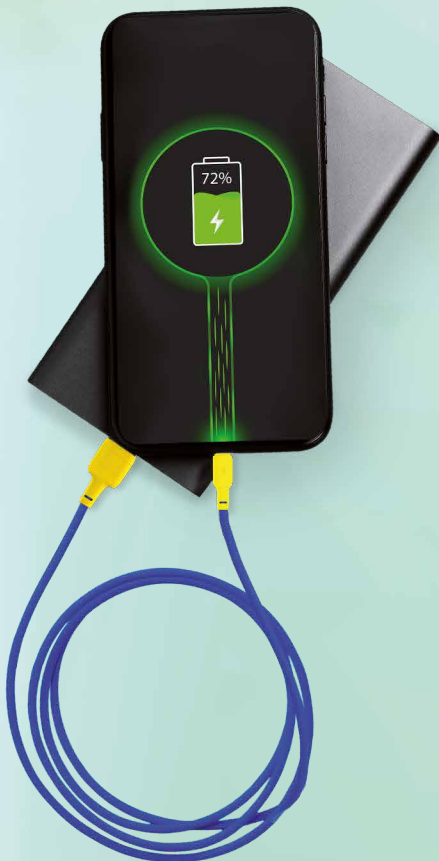

FLEXIBLE AND RELIABLE

The 1.2-meter length allows convenient gadget connection over distance. The Full Silicon is made from elastic material, reliable in usage, which also prevents bending. This is one of the cable's key advantages.

FEATURES

- ✓ Support for fast charging
- ✓ Charging and synchronization function
- ✓ Data transfer speed up to 480 Mbps
- ✓ Throughput capacity: 2.4 A
- ✓ Material: elastic TPE
- ✓ Length: 1.2 meters

Charging and data transfer cable

FULL SILICON

USB CABLE

GP-UCN001

UNIVERSAL AND PRACTICAL

Gelius Full Silicon USB Cable is a high-quality cable that is great for charging your devices and transferring data. Allows you to charge gadgets from USB and Type-C ports thanks to a wide variety of connectors. Just select the required cable. The Gelius Full Silicon USB Cable is a great addition to a portable charger.