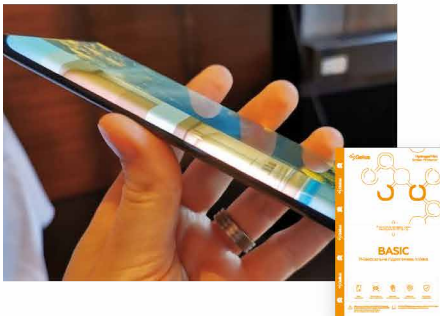

ПЛІВКА BASIC

Має універсальні характеристики використання та поклейки
Зручна для знайомства з поклейкою та порізкою плівок
Найвигідніша пропозиція для покупця
Підходить для типів екранів, глянцевих поверхонь та годинників
Товщина 0,12 мм