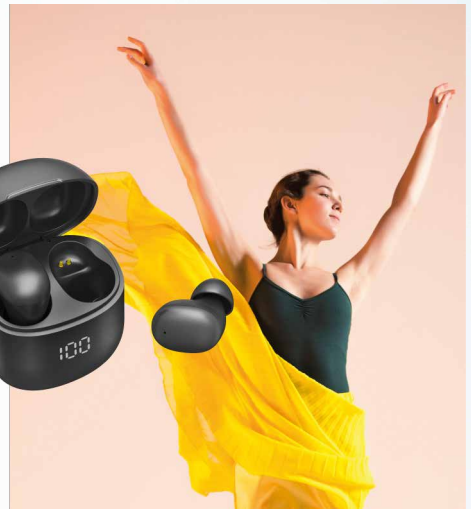

up to 15 hours
of watching
moviesup to 12 hours
of listening
to musicup to 15 hours
of games

MAXIMUM OPPORTUNITIES FOR A FRIENDLY PRICE

Gelius Pro Reddots TWS Earbuds GP-TWS010 is a true wireless stereo headset with touch controls and good ergonomics.

MODERN TYPE-C PORT FOR CHARGING

TWS EARBUD

REDDOTS PRO

TRUE WIRELESS STEREO (TWS) EARPHONES

GP-TWSO37

BLUETOOTH 5.3 TOUCH CONTROL

Bluetooth 5.3 ensures a more stable connection, faster pairing, allowing for prolonged music enjoyment. Control your earphones, switch between favorite tracks without reaching for your smartphone.

Reddotts Pro earphones - an enhanced version of Reddotts in a stylish and modern design. Compact and comfortable, featuring a digital battery level indicator, touch controls, and quick connectivity.

Offers high-quality sound and extended battery life.