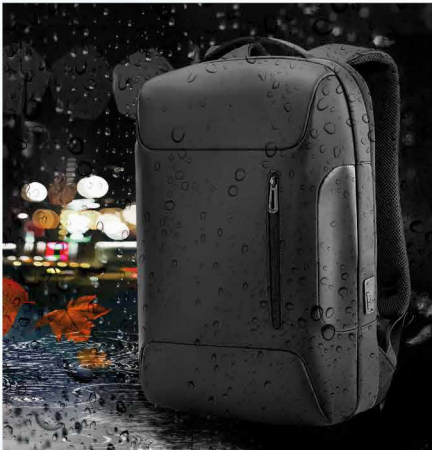

Waterproof backpack

PROTECTOR 3

WATERPROOF BACKPACK

GP-BP008

WATER RESISTANCE

Gelius Backpack Waterproof Protector 3 is made from water-resistant and durable fabric, so rain and snow are not a concern - your belongings are safe!