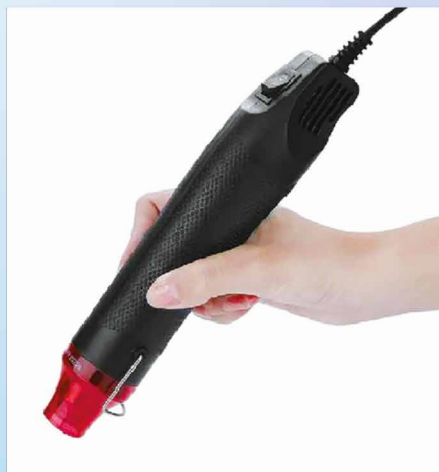

HAIRDRYER FOR HEATING THE FILM

A convenient heat dryer does a great job with hot glue, heat shrinks, etc.

- ✓ Air temperature: 200 °C
- ✓ Declared power: 300 W