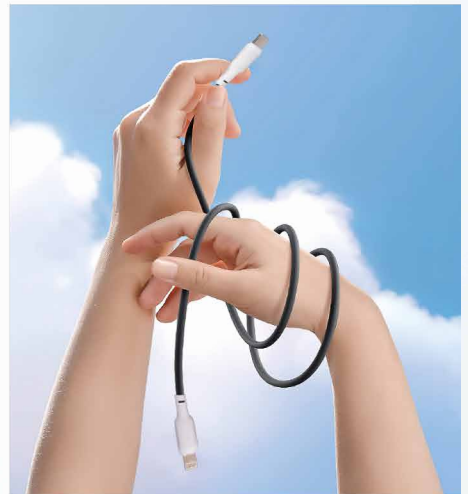

FEATURES

- ✓ Support for fast charging
- ✓ Charging and synchronization function
- ✓ Data transfer speed up to 480 Mbps
- ✓ Throughput capacity: 2.4 A
- ✓ Material: elastic TPE
- ✓ Length: 1.2 meters