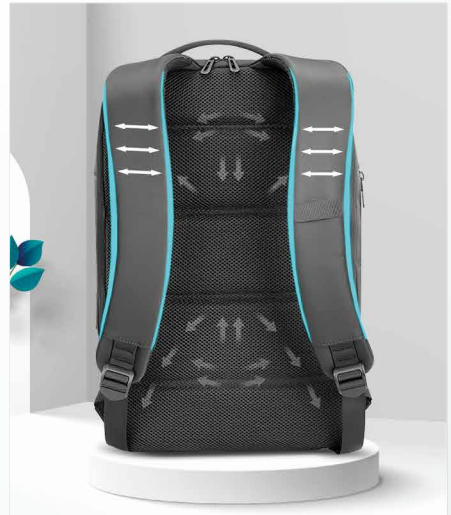

COMPARTMENTS

- ✔ Hidden side pocket for a bottle or umbrella,
- ✔ Main compartment with special openings for a power bank and smartphone,
- ✔ Laptop compartment,
- ✔ Front zippered pocket for small items like headphones, a flashlight, etc.