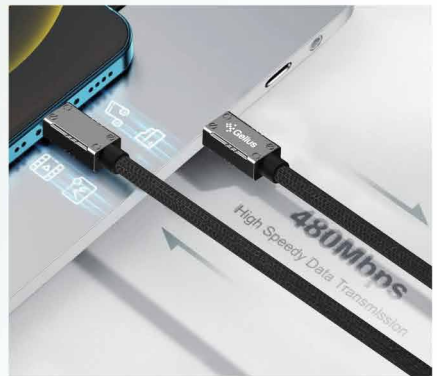

The cable features a practical and convenient length of 1.2 meters. At a mere weight of 21 grams, it is lightweight and portable, making it ideal for travel or daily use. Gelius PowerFlex is a reliable accessory that combines power and speed

⚡
240W

Charging and data transfer cable

POWER FLEX

CHARGE AND SYNC CABLE

Navy Series

GP-UCN005

POWER 240 W

The Gelius PowerFlex stands out with an impressive high power of 240 watts. This means that the cable not only provides fast but also efficient energy transfer, ensuring optimal conditions for charging a wide range of devices, including laptops

Fast Charge

Data Sync

STRENGTH AND DURABILITY

The connectors of Gelius PowerFlex are crafted from a zinc alloy, providing them with extra strength and resistance to wear. This material not only ensures a reliable connection between devices but also makes the connectors resistant to external factors such as corrosion or high humidity. The cable has a nylon braided covering that enhances its resistance to external damage, bends, and twists, eliminating the possibility of tangling