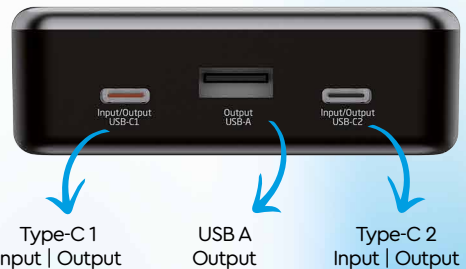

Total Power: PPS 65W/PD 65W (max)

THREE TIMES MORE

Krazi Air MaQ_2 is capable of charging three devices simultaneously.

IT'S EVEN CAPABLE OF CHARGING A LAPTOP

Thanks to the Power Delivery feature, you can charge a laptop through the built-in Type-C port at a power of up to 65W. This is sufficient not only for maintaining charge but also for a full charge.

Simultaneously charges:

- ✔ Type-C1/2 = 65W max
- ✔ Type-C1 + Type-C2 (Type-C1 45W + Type-C2 20W = Total: 65W max or Type-C1 45W + USB 20W = Total: 65W max)
- ✔ Type-C1 45W + USB + Type-C2 15W = Total: 60W max
- ✔ Type-C2 + USB = Total: 15W max